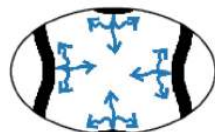

Elite Lounge Bed

Never neglecting the comfort, each Emotion Spas has reclining seats ergonomically designed to provide you the most comfort.

Waterfall Neck Massage

Neck massage has very beneficial results for the health of our body. The effectiveness of this type of massage shows that stress levels decrease, along with the strain relief and rigidity of muscles.

Hydroplus

Portcrl uses a hydraulic piping structure specifically organized to ensure a high performance and good balance of hydromassage in all the different spa seats and zones.

Suppliers of Reference

We choose the best suppliers.